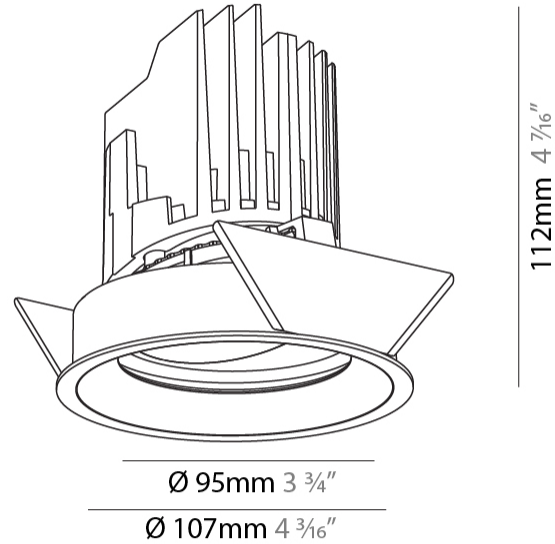

GENERAL

Series: Bioniq
 Subseries: Bioniq Round Adjustable
 Brand: Prolight
 Division: Architectural
 Mounting Type: Recessed
 Mounting Location: Ceiling
 Subcategory: Downlight

PHYSICAL

Shape: Round
 Diameter (mm): 107
 Diameter (in): 4 3/16
 Height (mm): 112
 Height (in): 4 7/16
 Ceiling Thickness (mm): 10 / 12.5 / 15
 Ceiling Thickness (in): 3/8 or 1/2 or 9/16
 Min. Recessing Depth (mm): 130
 Min. Recessing Depth (in): 5 1/8
 Light Distribution: Adjustable / Downlight
 Weight (kg): 0.47
 Weight (lbs): 1.04
 Fixture Finish: SSR / BKV / CWI / CRY / HAB / UFT / ITA / RUA / FTG / MYG / LOD / PUS / FRO / FUP / KIA / POP / BLS / SPG / MEY / GOH / GUM / CHC / COM / ABZ / JAG / OBR / MOS / ROR
 Fixture Material: Aluminum Die Cast
 Cut-out Measurements: 98mm / 3 7/8"

OPTICAL

Reflector°: 10
 Adjustability: Rotational 355°; Tilt 30°

RATINGS AND CERTIFICATIONS

Certified By: Certified for North American Standards
 IP rating: IP20

BIONIQ ROUND ADJUSTABLE RECESSED

A35224-

PROJECT _____