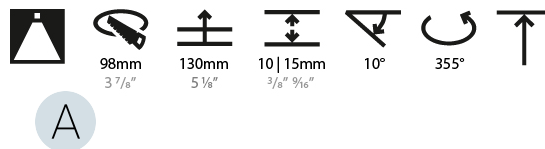

PHYSICAL

Shape: Round
Diameter (mm): 107
Diameter (in): 4 3/16
Height (mm): 112
Height (in): 4 7/16
Ceiling Thickness (mm): 10 / 12.5 / 15
Ceiling Thickness (in): 3/8 or 1/2 or 9/16
Min. Recessing Depth (mm): 130
Min. Recessing Depth (in): 5 1/8
Light Distribution: Adjustable / Downlight
Weight (kg): 0.488
Weight (lbs): 1.08
Fixture Finish: SSR / BKV / CWI / CRY / HAB / UFT / ITA / RUA / FTG / MYG / LOD / PUS / FRO / FUP / KIA / POP / BLS / SPG / MEY / GOH / GUM / CHC / COM / ABZ / JAG / OBR / MOS / ROR
Fixture Material: Aluminum Die Cast
Cut-out Measurements: 98mm / 3 7/8"

ELECTRICAL

Lamp Type: LED (Zhaga Standard)
Input Wattage (W): 13.2 / 16.5
Total Output Wattage (W): 12 / 14
Dimming: Tri-Mode (Non-Dimming and Phase Dimming (120Vac only) and 0-10V Dimming)
Driver Included: No
Driver Location: Recessed Housing
Driver Type: Constant Current - Universal
Driver Class: Class 2
Housing: See components
Input Voltage (V): 120 - 277
Constant Current (MA): 350

LED

Number of LEDs: 1
Color Temperature (°K): 2700 / 3000 / 3500 / 4000
Max. Delivered Lumen (lm): 850 / 950 / 1029 / 1050
Nominal Lumen (lm): 960 / 1070 / 1156 / 1180
CRI: >90 CRI
Efficiency (%): 0.885
Lamp Life (hrs): 50000

OPTICAL

Reflector°: 10
Adjustability: Rotational 355°; Tilt 10°

RATINGS AND CERTIFICATIONS

Certified By: Certified for North American Standards
IP rating: IP20